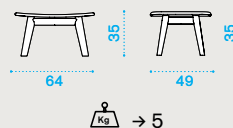

Lumbar cushion for 3 seater sofa NEW

2 lumbar cushions red diamond **KNCUDCM2PP53**

2 seater sofa

teak **KND2T1R70**
pickled teak **KND2T5R71**

Lounge high back armchair

teak **KNPLH2T1R70**
pickled teak **KNPLH2T5R71**

Lumbar cushion

black stone **KNCULBPLA28**
nature grey **KNCULBPLA24**
red diamonds **KNCULBPLPP53**

Lumbar cushion for armchair NEW

1 lumbar cushion red diamond **KNCUDCM1PP53**

Lounge armchair

teak **KNPLT1R70**
pickled teak **KNPLT5R71**

Rocking armchair

teak **KNPLH2RKT1R70**
pickled teak **KNPLH2RKT5R71**

Footstool

teak **KNFTT1R70**
pickled teak **KNFTT5R71**