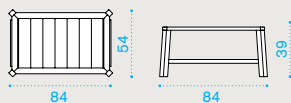

Petit club – Rectangular coffee table 84x54 with removable tray

pickled teak **PCTCRT5**
teak **PCTCRT1**