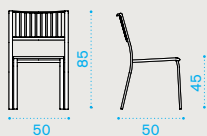

Dining chair

EISEB__

Classic seat cushion (H 3cm) EICUSEPDAW2__

Pratic seat cushion (H 2cm) CUSEPREIA1