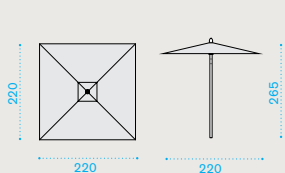

Square umbrella 2,2x2,2 m

CCOMQM2FA_