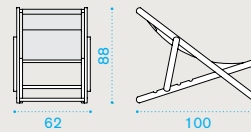

Elit / Elle

Material

Fabrics

Elit - Sunbed

- teak + fabric **ETBRT1**___
- pickled teak + fabric **ETBRT5**___
- pickled teak chocolate + fabric pp **ETBRTCO**___

→ 13,5

Elle - Deck chair

- teak + fabric **ELSRT1**___
- pickled teak + fabric **ELSRT5**___
- pickled teak chocolate + fabric pp **ELSRTCO**___

→ 7