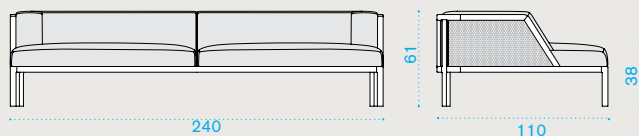

XL sofa

natural teak [GLD3T1R1](#)

pickled teak [GLD3T5R2](#)

cushions, seat+back [GLCUDI](#)___

→ 52

Complementary back cushion for XL sofa and armchair

nature white [GLCUSAW25](#)

corda [GLCUSCPP50](#)

→ 1,3