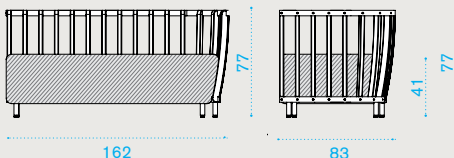

Back end module left

pickled teak **SWDMFSD__T5**
natural teak **SWDMFSD__T1**
cushions, seat+3 back **SWCUDMFSW24**