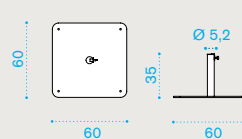

Base for 2,2x2,2 – 3x2 m parasols

23 kg base OMBAM11PB_
47 kg base OMBAM12PB_