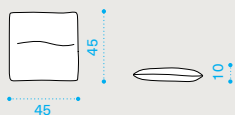

Back cushion 45x45 cm

RACUSCM1__