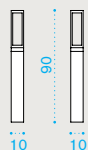

Bollard
CALAPB4_T5

→ 2 IP55 LED 230 Vac 17W
ENERGETIC CLASS: A