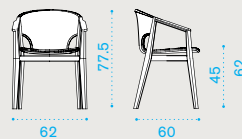

Dining armchair

teak **KNPDT1R70**
pickled teak **KNPDT5R71**