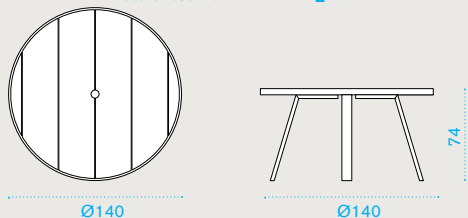

→ 6,5

**Rectangular dining table 240x100 NEW**

pickled teak **SWTPRM2D4\_T5**  
 natural teak **SWTPRM2D4\_T1**

→ 48 → 8

**Round dining table Ø 140 NEW**

pickled teak **SWTPTM1D4\_T5**  
 natural teak **SWTPTM1D4\_T1**