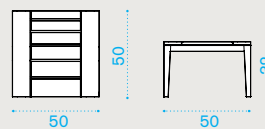

Ribot — design by Marc Sadler

Material

Natural Teak

Fabrics

Acrylic Nature Grey

Acrylic Nature White

Acrylic Espresso

Acrylic Red Navajo

Acrylic Yellow Apache

Rain cover

Ethi-Care

Lounge armchair

RBPLT1

cushion RBCUPLA__

Footstool

RFBST1

cushion RBCUFSA__

Square coffee table 50x50

RBTCQT1

Dining armchair

RBPDT1

cushion RBCUSEA__

Dining chair

RBSET1

cushion RBCUSEA__

Rectangular extendable dining table 235-340x100 ^{NEW}

RBTPRM1T1