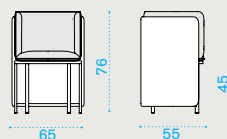

Esedra — design by Luca Nichetto

Material - Frame

Material - Table top

Fabrics

Rain cover

Rectangular dining table 200x99

with slate grey ceramic stone table top [ESTPRD__LN](#)
with dove grey ceramic stone top [ESTPRD__LG](#)

→ 65 → 8

Rectangular dining table 200x99

with pickled teak table top [ESTPRD__T5](#)

→ 54 → 8

Oval dining table 240x112,4

with pickled teak top [ESTPOD__T5](#)

→ 55 → 8

Dining armchair

natwick tight weave [ESPDH1WNFD__](#)
natwick wide weave [ESPDH1WNHD__](#)
cushions, seat+back [ESCUPDA__](#)

→ 13