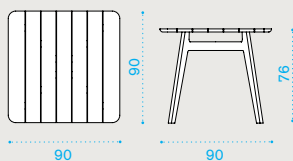

Square dining table 90x90

teak **KNTPQT1**
pickled teak **KNTPQT5**