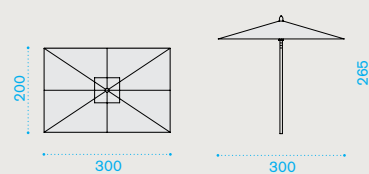

Polyester  
White

Polyester  
Red

**Rain cover**

Ethi-Care

**Square umbrella 2,2x2,2 m**

UMOMQM1P\_

**Rectangular umbrella 3x2 m**

UMOMRP\_