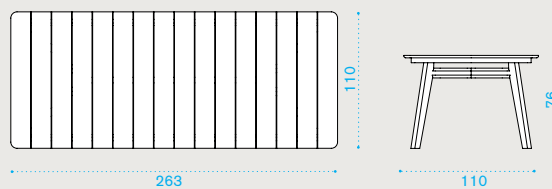

XL rectangular dining table 263x110

teak **KNTPRM2T1**
pickled teak **KNTPRM2T5**