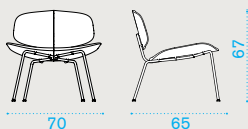

Agave — design by Mattia Albicini

Material

Fabrics

Rain cover

Lounge chair

AGPLB48T1

→ 8

Shaped seat cushion

black stone [AGCUPLSAW28](#)
velvet blue [AGCUPLSA30](#)
velvet artic grey [AGCUPLSA34](#)
geometric terra [AGCUPLSPP35](#)
geometric marine [AGCUPLSPP36](#)

→ 0,5

Round seat cushion

velvet blue [AGCUPLTA30](#)
velvet artic grey [AGCUPLTA34](#)
geometric terra [AGCUPLTPP35](#)
geometric marine [AGCUPLTPP36](#)

Round coffee table Ø 110

AGTCTB48T1

→ 20

Square coffee table 65x65

AGTCQB48T1

→ 9