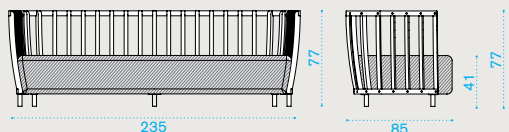

XL sofa

pickled teak **SWD3D__T5**
natural teak **SWD3D__T1**
cushions, seat+3 back **SWCUD3AW24**