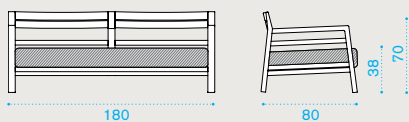

Rain cover

3 seater sofa

- teak **COD3T1**
- pickled teak **COD3T5**
- pickled teak chocolate **COD3TCO**
- mahogany **COD3M3**
- cushions, seat+2 back **COCUD3A___**