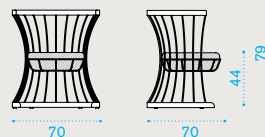

Lounge armchair

CLPOD31M

cushions, seat+back CLCUPOA12