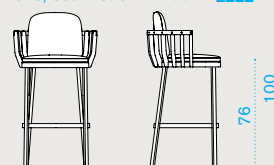

Swing — design by Patrick Norguet

Material

Fabrics

Rain cover

Small coffee table Ø 50

pickled teak [SWTCQH2D__T5](#)
natural teak [SWTCQH2D__T1](#)

Large coffee table 110x57

pickled teak [SWTCRH1D__T5](#)
natural teak [SWTCRH1D__T1](#)

→ 9

→ 20

Club armchair ^{NEW}

pickled teak [SWPCD__T5](#)
natural teak [SWPCD__T1](#)
cushions, seat+back [SWCUPCAW24](#)

Barstool ^{NEW}

pickled teak [SWSGD__T5](#)
natural teak [SWSGD__T1](#)
cushions, seat+back [SWCUPD_____](#)

→ 14

→ 9