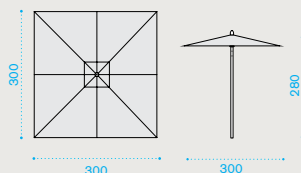

Square umbrella 3x3 m

CCOMQM1FA_