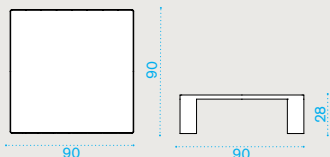

with slate grey ceramic stone top **ESTCQD\_LN**  
 with dove grey ceramic stone top **ESTCQD\_LG**

**Kg** → 21

**Square coffee table 90x90**

with pickled teak top **ESTCQD\_T5**

**Kg** → 19

**Round coffee table Ø 56**