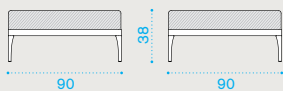

Pouf

IFPUD4_W2_
cushion IFCUPUAW2_