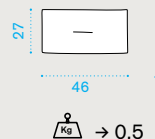

Lumbar cushion for armchair NEW

1 lumbar cushion red diamond **KNCUDCM1PP53**

Lounge armchair

teak **KNPLT1R70**
pickled teak **KNPLT5R71**