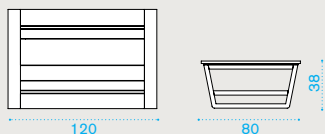

→ 39

**Coffee table 100x60**

teak **COTCRM1T1**  
 pickled teak **COTCRM1T5**  
 pickled teak chocolate **COTCRM1TCO**  
 mahogany **COTCRM1M3**

→ 11

**XL coffee table 120x80**

teak **COTCRM2T1**  
 pickled teak **COTCRM2T5**