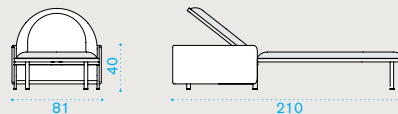

Sun lounger

sun lounger **ESLEWNFD43T5**
mattress nature white **ESCULEAW25**