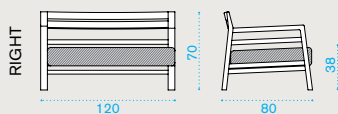

→ 39

**Coffee table 100x60**

teak **COTCRM1T1**  
 pickled teak **COTCRM1T5**  
 pickled teak chocolate **COTCRM1TCO**  
 mahogany **COTCRM1M3**

→ 11

**XL coffee table 120x80**

teak **COTCRM2T1**  
 pickled teak **COTCRM2T5**