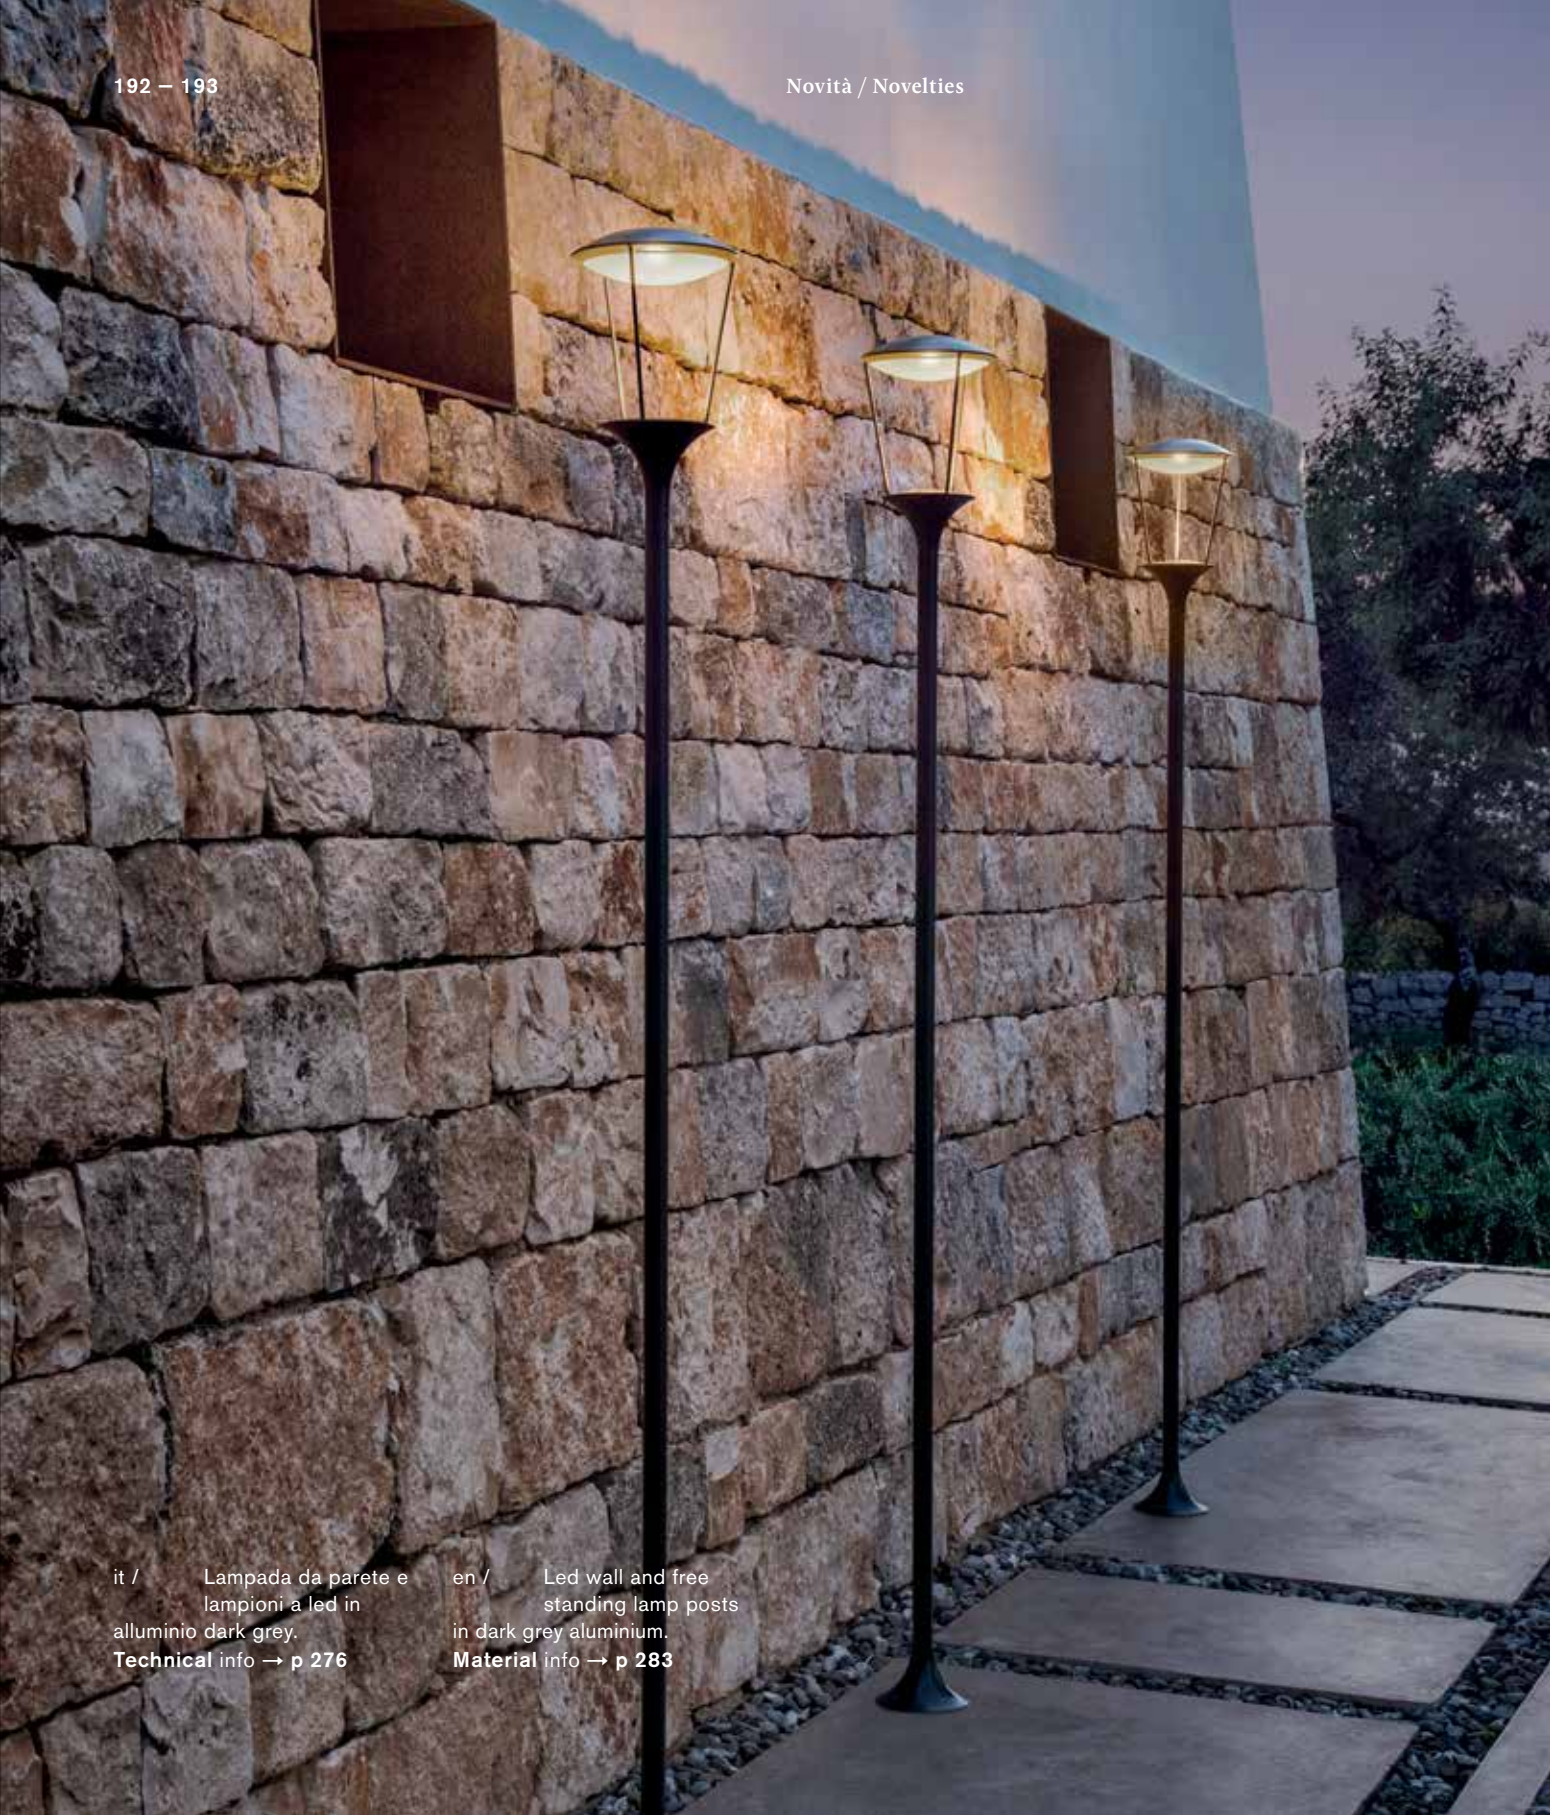

it / Lampada da parete e
lampioni a led in
alluminio dark grey.
Technical info → p 276

en / Led wall and free
standing lamp posts
in dark grey aluminium.
Material info → p 283