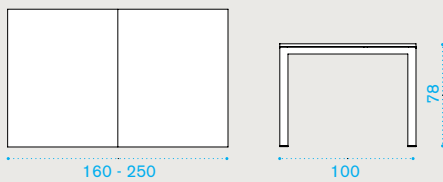

Material

Rain cover

Material

Flat - Extendable rectangular dining table 160-250x100

FTTPRM1B4_