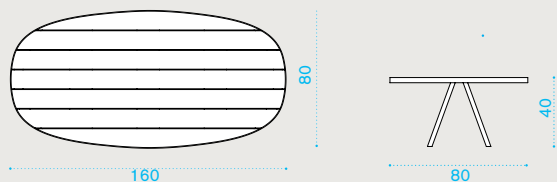

Oval coffee table 160x80

with pickled teak top **ESTCOD_T5**