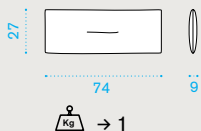

### Armchair <sup>NEW</sup>

teak **KNPLH1T1R70**

pickled teak **KNPLH1T5R71**

cushions, seat+back **KNCUPLH1PP\_\_**

84

→ 21

**Lumbar cushion for 3 seater sofa** NEW

2 lumbar cushions red diamond **KNCUDCM2PP53**