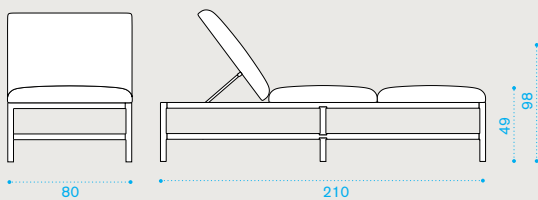

→ 10

**Square coffee table 100x100 h35**

natural teak + ceramic stone ice white **GLTCQHT1LI**  
 pickled teak + ceramic stone sand **GLTCQHT5LS**

→ 15

**Sunbed <sup>NEW</sup>**

natural teak + mattress **GLLET1\_\_\_**  
 pickled teak + mattress **GLLET5\_\_\_**