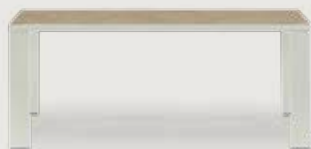

Esedra — design by Luca Nichetto