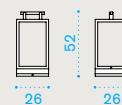

LED n. 4 x 4W / N. batteries: 2 x
12V 2Ah SSL / Max endurance with
batteries: 10h / Recharging c. 8h EC: A