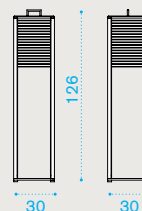

XL floor lamp

GGLAXD52T1

→ 9 IP44 1 x 8W MAX 17W LED 220–240V

ENERGETIC CLASS: A

Wall lamp

GGLAWD52T1

→ 3 IP44 1 x 8W MAX 17W LED 220–240V

ENERGETIC CLASS: A