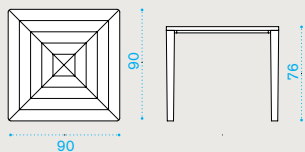

## Friends – Square dining table 90x90

teak **FDTPQT1**  
pickled teak **FDTPQT5**

→ 10 → 4