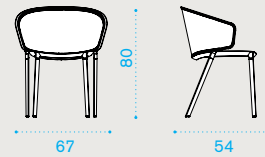

Dining armchair - Round rope ^{NEW}

light grey + warmwhite PVPDD43R1
lava grey + dark grey PVPDDGR4