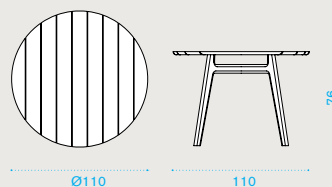

teak **KNPDT1R70**  
pickled teak **KNPDT5R71**

→ 7

**Square dining table 90x90**

teak **KNTPQT1**  
pickled teak **KNTPQT5**

→ 17 → 4

**Round dining table Ø110**

teak **KNTPTT1**  
pickled teak **KNTPTT5**