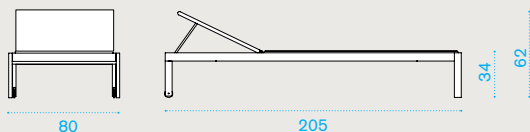

Sunbed

Allaperto Grand Hotel **AALES43M3W21**
mattress nature white with piping narval **AACULEA25**

Allaperto Mountain version: Etwick **AALES51T5W20**
mattress espresso **AACULEA39**

Allaperto Mountain version: Tartan **AALES51T1E38**

Allaperto Urban **AALES51T1E37**

Allaperto Camping chic **AALEB43M3RTW**
mattress lime **AACULEPPVA**