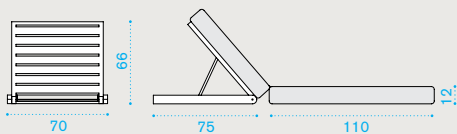

## Sandy – Backrest

teak SYSHT1

mattress ethitex SYCUSHE52