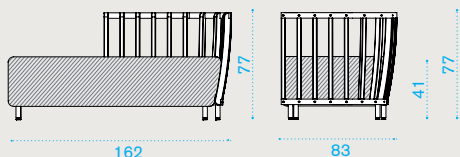

Daybed right

pickled teak **SWDMDDD__T5**
natural teak **SWDMDDD__T1**
cushions, seat+2 back **SWCUDMDDAW24**