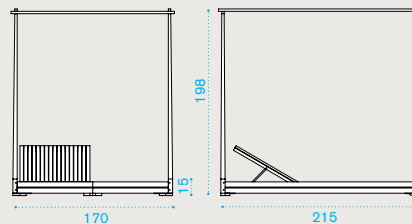

Material

Fabrics

Rain cover

Lounge bed with curtains

Curtains included EZALT1S00T1
mattresses EZCUALA__

→ 91

Sun lounger

EZLES00T1
mattress EZCULEA__