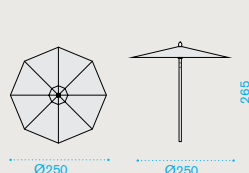

Round umbrella Ø 2,5 m

CCOMTM2FA_