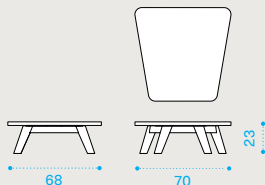

Polyester  
Hydro

**Coffee table 68 x 70 - small**

brushed natural teak + marble **RATCQT1SMS**  
 brushed natural teak + smeraldo **RATCQT1SPSR**

**kg** → 26

**Coffee table 68 x 70 - small**

pickled teak + marble **RATCQT5MS**  
 pickled teak + smeraldo **RATCQT5PSR**