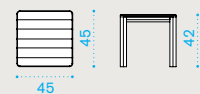

Clay – Square coffee table 45x45

pickled teak **CYTCQT5**
pickled teak chocolate **CYTCQTCO**
teak **CYTCQT1**