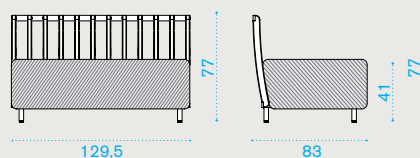

XL central module

pickled teak **SWDMCD__T5**
natural teak **SWDMCD__T1**
cushions, seat+2 back **SWCUDMCAW24**