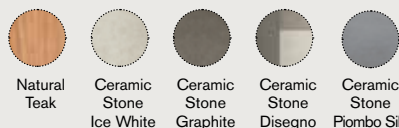

Material - Table top