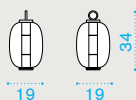

Rechargeable lantern

LNLAV_____