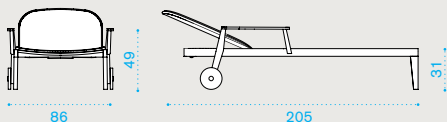

Sun lounger

teak **KNLET1R70**
mattress **KNCULEA__**