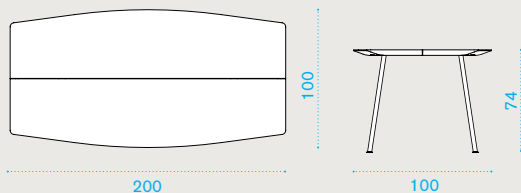

Rectangular dining table 200x100

AGTPRB48T1