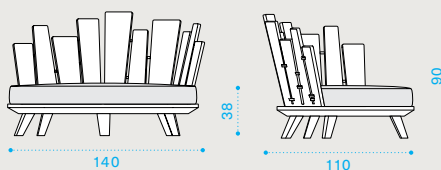

Polyester  
Hydro

**Lounge armchair right**

brushed natural teak **RAPLDT1S**  
 pickled teak **RAPLDT5**  
 seat cushion **RACUPLDP\_\_**

→ 35

**Lounge armchair left**

brushed natural teak **RAPLST1S**  
 pickled teak **RAPLST5**  
 seat cushion **RACUPLSP\_\_**