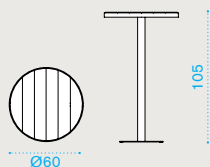

High round table Ø 60

pickled teak **LATPTH2B40T5**
teak **LATPTH2B51T1**