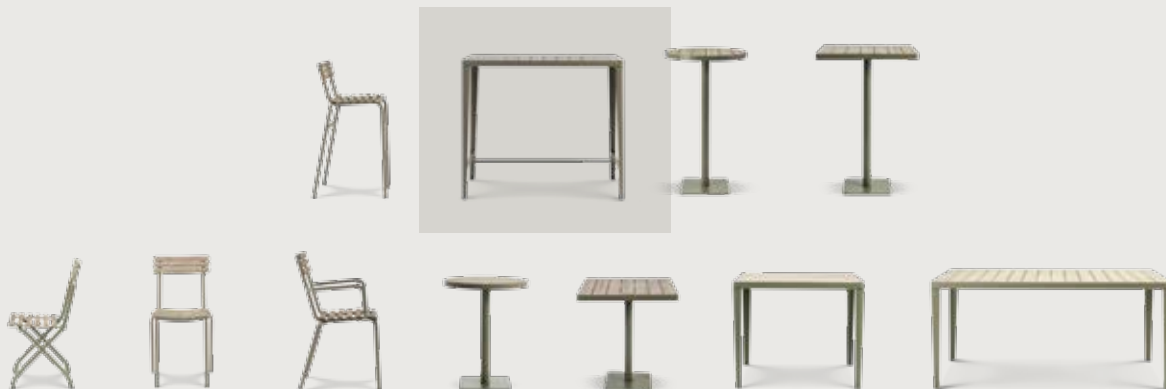

Laren

Material

Metal Mud Grey +
Pickled Teak

Metal Coffee Brown +
Natural Teak

Barstool

pickled teak **LASGB40T5**
teak **LASGB51T1**

→ 6

High rectangular table 120x60

pickled teak **LATPRM1B40T5**
teak **LATPRM1B51T1**

→ 31 → 4-6

High round table Ø 60

pickled teak **LATPTH2B40T5**
teak **LATPTH2B51T1**

→ 17,5 → 2

High square dining table 70x70

pickled teak **LATPQM1H2B40T5**
teak **LATPQM1H2B51T1**

→ 20,5 → 4