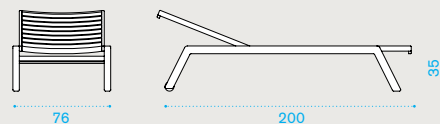

Sun lounger

teak **COLET1**
pickled teak **COLET5**
mattress **COCULEA__**