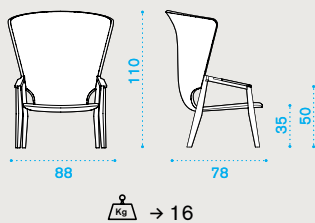

Lounge high back armchair

teak **KNPLH2T1R70**
pickled teak **KNPLH2T5R71**