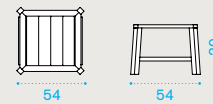

### Petit club – Square coffee table 54x54 with removable tray

pickled teak **PCTCQT5**  
 teak **PCTCQT1**