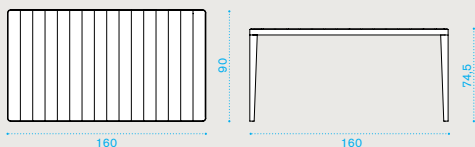

Rectangular dining table 160x90

pickled teak **LATPRM2B40T5**
teak **LATPRM2B51T1**