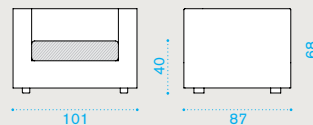

Lounge armchair

CBPOW2_

cushions, seat+back **CBCUPOA_**