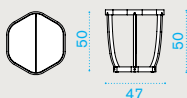

Swing — design by Patrick Norguet

Material

Fabrics

Rain cover

Small coffee table Ø 50

pickled teak [SWTCQH2D__T5](#)
natural teak [SWTCQH2D__T1](#)

Large coffee table 110x57

pickled teak [SWTCRH1D__T5](#)
natural teak [SWTCRH1D__T1](#)

→ 9

→ 20

Club armchair ^{NEW}

pickled teak [SWPCD__T5](#)
natural teak [SWPCD__T1](#)
cushions, seat+back [SWCUPCAW24](#)

Barstool ^{NEW}

pickled teak [SWSGD__T5](#)
natural teak [SWSGD__T1](#)
cushions, seat+back [SWCUPD_____](#)

→ 14

→ 9