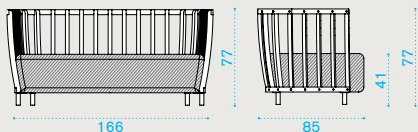

### 2 seater sofa

pickled teak **SWD2D\_\_T5**  
natural teak **SWD2D\_\_T1**  
cushions, seat+  
2 back **SWCUD2AW24**

→ 43