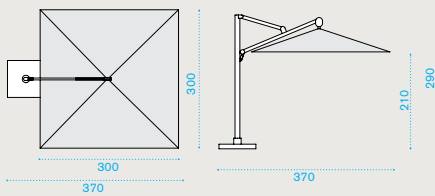

---

**Adjustable square umbrella 3x3 m**

FROBQD52P\_

→ 240