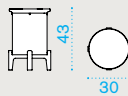

Floor lamp

SKLAM1T1

→ 5 IP44 LED 230 Vac 17W

ENERGETIC CLASS: A