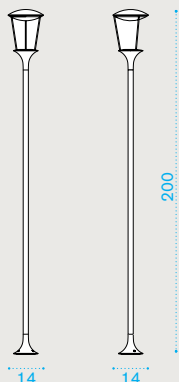

Lamp post H 200

PHLAM2DG

Wall Lamp ^{NEW}

PHSPLADG

→ 4 Electrical information **CE** IP65 LED 230 Vac
15W - 3000° K - 1500 lumen **ENERGETIC CLASS: A**

Base Plate ^{NEW}

PHSPLADG

→ 4,5 Electrical information **CE** IP65 LED 230 Vac
15W - 3000° K - 1500 lumen **ENERGETIC CLASS: A**

→ 9