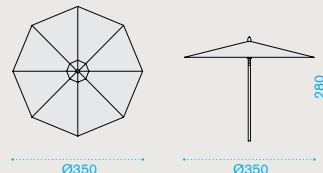

Round umbrella Ø 3,5 m

CCOMTM1FA_