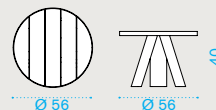

Round coffee table Ø 56

with pickled teak top **ESTCTD_T5**