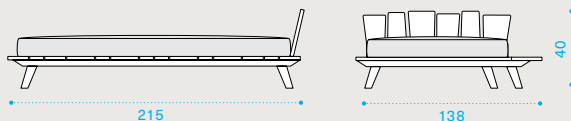

Sunbed

brushed natural teak **RALET1S**
pickled teak **RALET5**
seat cushion **RACULEP**