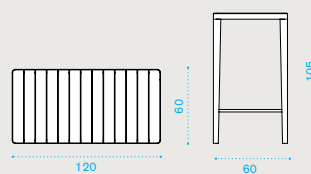

High rectangular table 120x60

pickled teak **LATPRM1B40T5**
teak **LATPRM1B51T1**