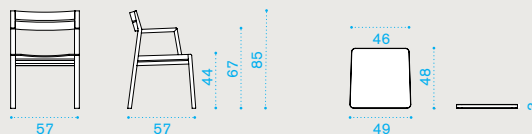

Dining armchair / Cushion

teak **COPDT1**
pickled teak **COPDT5**
cushion **COCUPDA__**