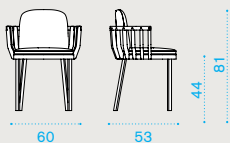

Dining armchair

pickled teak **SWPDD__T5**
natural teak **SWPDD__T1**
cushions, seat+back **SWCUPD____**