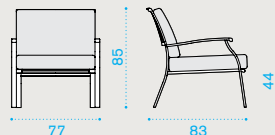

Lounge armchair

EIPLS__

cushions, seat+back EICUPLAW2_