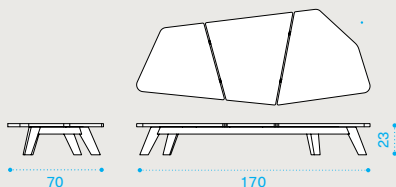

Coffee table 70 x 170 - large

brushed natural teak + marble **RATCRT1SMS**
brushed natural teak + smeraldo **RATCRT1SPSR**