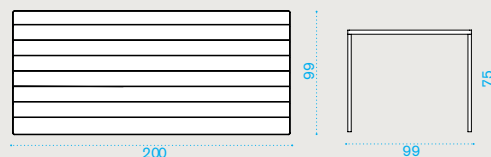

Rectangular dining table 200x99

with pickled teak table top [ESTPRD__T5](#)