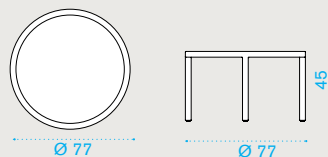

→ 9

Rectangular coffee table 100x65 h25

natural teak + ceramic stone ice white **GLTCRHT1LI**
pickled teak + ceramic stone sand **GLTCRHT5LS**