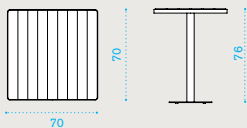

**Dining armchair**

pickled teak **LAPDB40T5**  
teak **LAPDB51T1**

**Round dining table Ø 60**

pickled teak **LATPTH1B40T5**  
teak **LATPTH1B51T1**

**Square dining table 70x70**

pickled teak **LATPQM1H1B40T5**  
teak **LATPQM1H1B51T1**