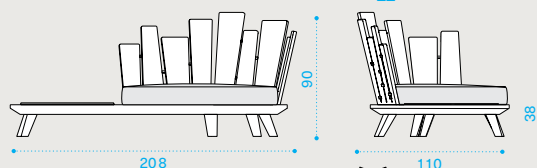

Lounge armchair left with integrated coffee table

brushed natural teak + marble **RAD2T1STSMS**
brushed natural teak + smeraldo **RAD2T1STSPSR**
pickled teak + marble **RAD2T5TSMS**
pickled teak + smeraldo **RAD2T5TSPSR**
seat cushion **RACUD2TSP__**

→ 68,5

Back cushion 45x45 cm

RACUSCM1__

→ 1

Back cushion 60x60 cm

RACUSCM2__