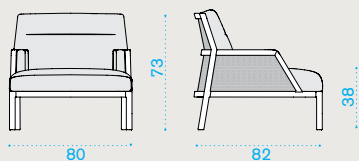

Bergère armchair

natural teak [GLPIT1R1](#)

pickled teak [GLPIT5R2](#)

cushions, seat+back [GLCUPI](#)___