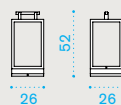

→ 9 IP44
LED 230 Vac 17W - EC: A

Rechargeable table lamp
CALATRB4_T5