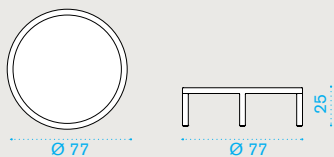

### Complementary back cushion for XL sofa and armchair

nature white [GLCUSAW25](#)

corda [GLCUSCPP50](#)

→ 1,3

**Coffee table Ø 77 h25**

natural teak + ceramic stone ice white **GLTCTH1T1LI**  
 pickled teak + ceramic stone sand **GLTCTH1T5LS**