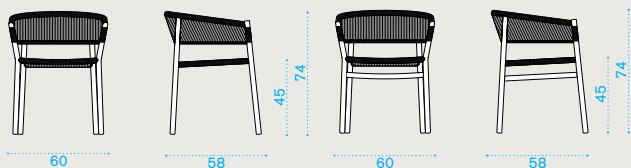

Dining armchair **teak**

teak **KIPDT1RCS**
pickled teak **KIPDT5RCD**