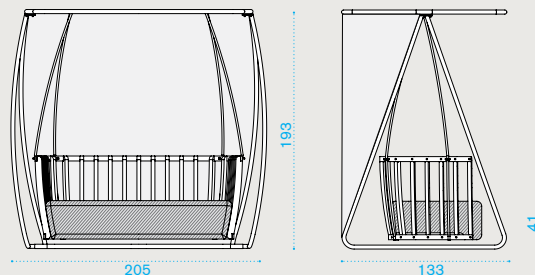

Swing — design by Patrick Norguet

Material

Fabrics

Rain cover

2 seater sofa

pickled teak **SWD2D__T5**
natural teak **SWD2D__T1**
cushions, seat+
2 back **SWCUD2AW24**

→ 43

Porch swing

pickled teak + metal **SWDOD__T5**
natural teak + metal **SWDOD__T1**
cushions, seat+ 2 back
SWCUD2AW24
curtain **SWTEDOV78**

→ 84

XL sofa

pickled teak **SWD3D__T5**
natural teak **SWD3D__T1**
cushions, seat+3 back **SWCUD3AW24**

→ 59

Lounge armchair

pickled teak **SWPLD__T5**
natural teak **SWPLD__T1**
cushions, seat+back **SWCUPLAW24**

→ 29