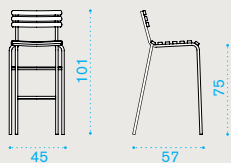

Barstool

pickled teak **LASGB40T5**
teak **LASGB51T1**