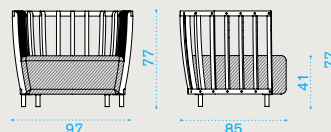

Lounge armchair

pickled teak **SWPLD__T5**
natural teak **SWPLD__T1**
cushions, seat+back **SWCUPLAW24**