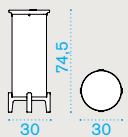

XL floor lamp

SKLAM2T1

→ 5,5 IP44 LED 230 Vac 17W

ENERGETIC CLASS: A