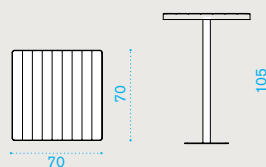

High square dining table 70x70

pickled teak **LATPQM1H2B40T5**
teak **LATPQM1H2B51T1**