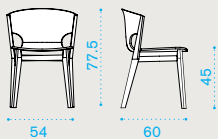

## Round coffee table Ø 50

teak [KNTCTT1](#)

pickled teak [KNTCTT5](#)

→ 4

**Dining chair**

teak **KNSET1R70**  
pickled teak **KNSET5R71**

→ 6,5

**Dining armchair**