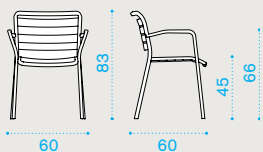

Dining armchair

OCRDD__
seat cushion OCCUPDA__