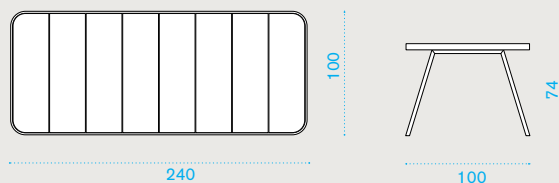

→ 6,5

**Rectangular dining table 240x100 NEW**

pickled teak **SWTPRM2D4\_T5**  
 natural teak **SWTPRM2D4\_T1**

→ 48 → 8

**Round dining table Ø 140 NEW**

pickled teak **SWTPTM1D4\_T5**  
 natural teak **SWTPTM1D4\_T1**