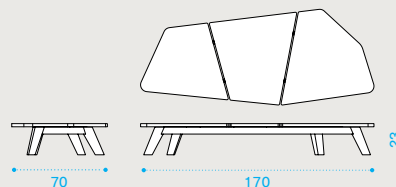

**kg** → 26

**Coffee table 70 x 170 - large**

brushed natural teak + marble **RATCRT1SMS**  
 brushed natural teak + smeraldo **RATCRT1SPSR**

**kg** → 40

**Coffee table 70 x 170 - large**

pickled teak + marble **RATCRT5MS**  
 pickled teak + smeraldo **RATCRT5PSR**