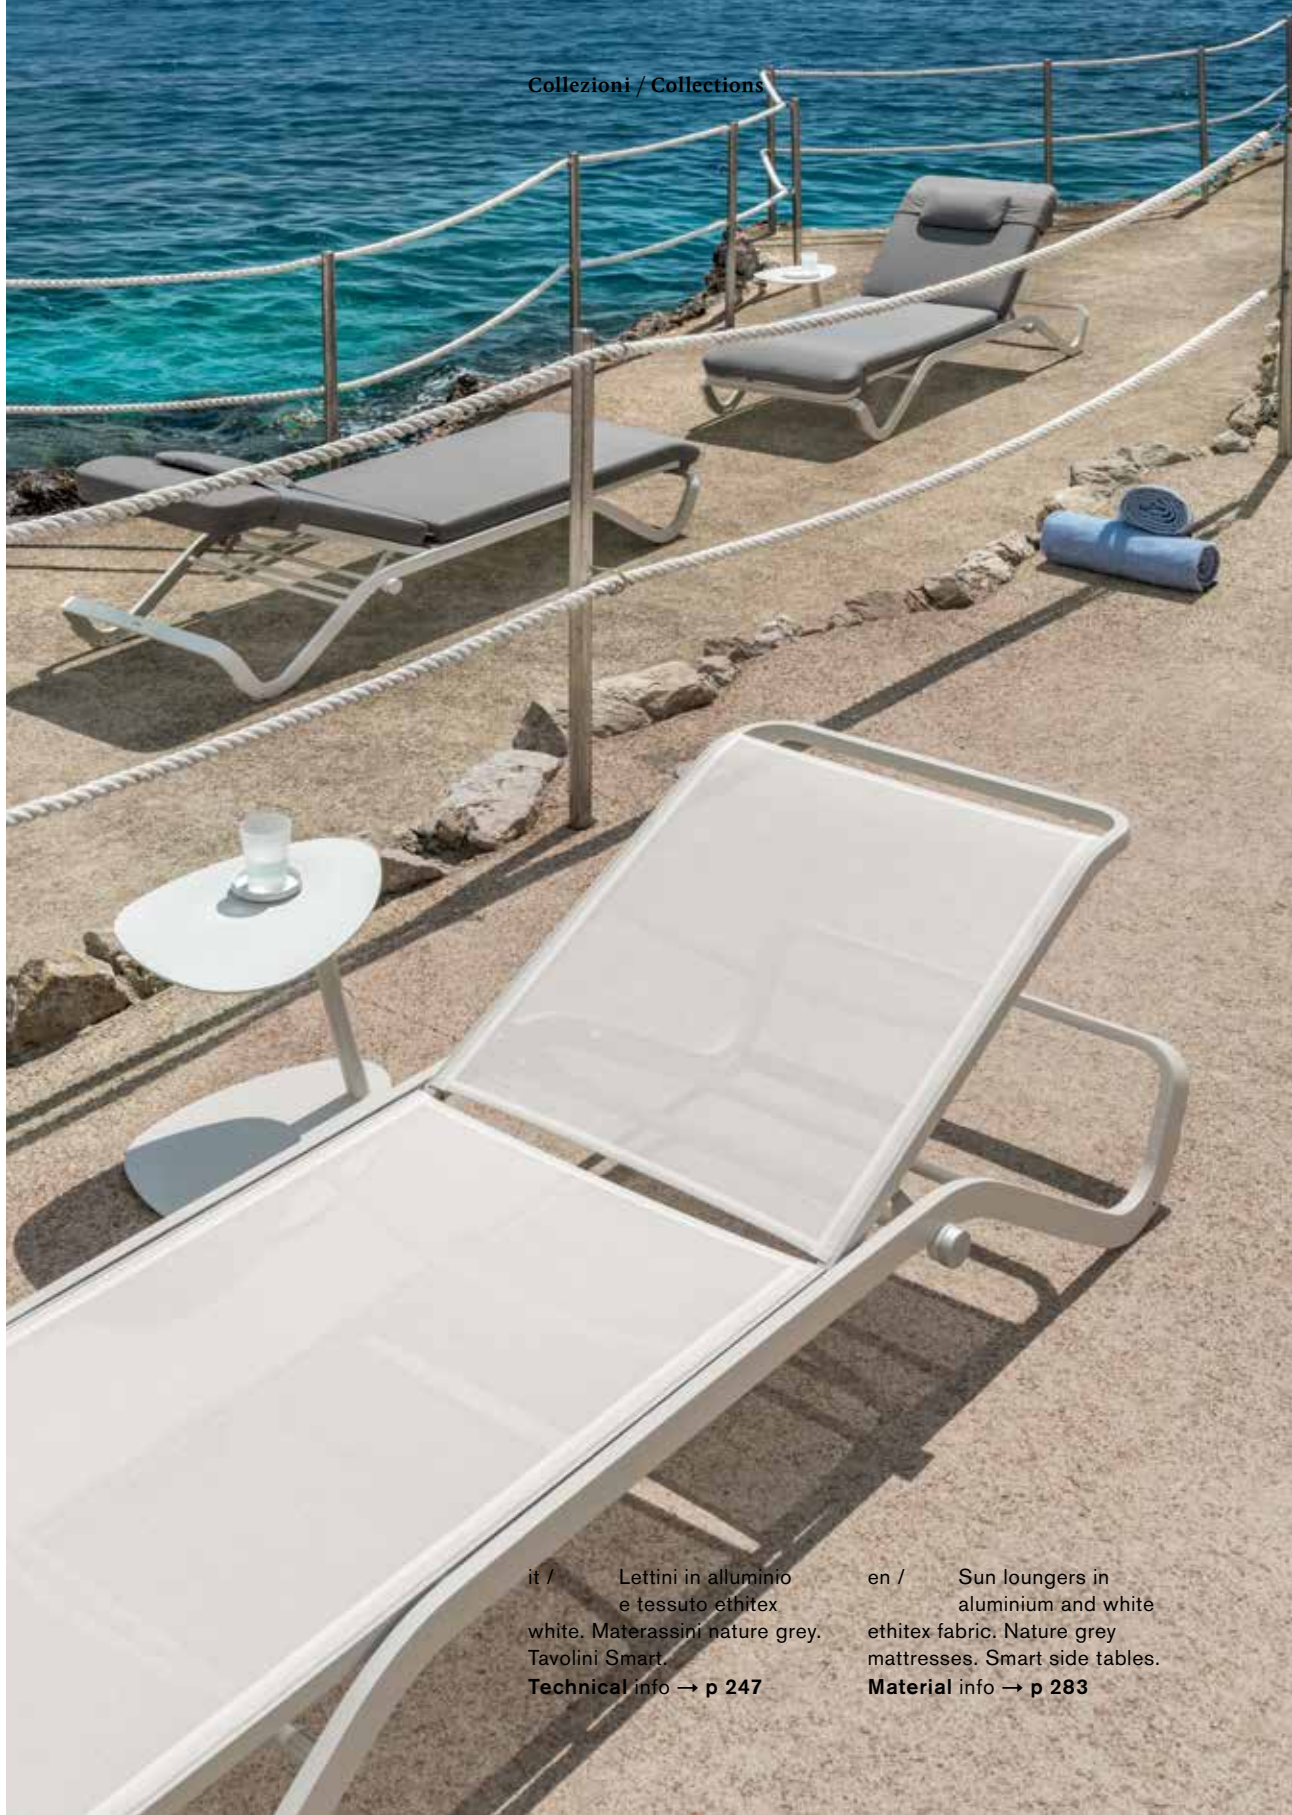

it / Lettini in alluminio
e tessuto ethitex
white. Materassini nature grey.
Tavolini Smart.
Technical info → p 247

en / Sun loungers in
aluminium and white
ethitex fabric. Nature grey
mattresses. Smart side tables.
Material info → p 283