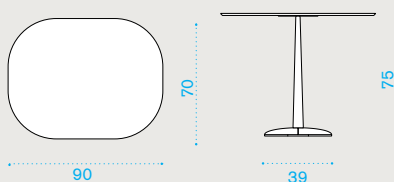

→ 29 → 2

Complementary base cover

teak **EJBST1**
pickled teak **EJBST5**

→ 3