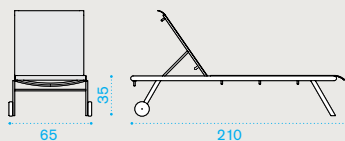

Pratic seat cushion (H 2cm) CUSEPREIA1

**Dining armchair**

EIPDB\_\_

Classic seat cushion (H 3cm) EICUSEPDAW2\_\_

Pratic seat cushion (H 2cm) CUSEPREIA1

**Sunbed**

Metal white + white ethitex EILEB31E57

Metal mud grey + dove grey ethitex EILEB40E52