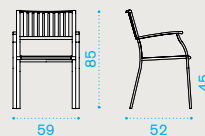

Pratic seat cushion (H 2cm) CUSEPREIA1

**Dining armchair**

EIPDB\_\_

Classic seat cushion (H 3cm) EICUSEPDAW2\_\_

Pratic seat cushion (H 2cm) CUSEPREIA1

**Sunbed**

Metal white + white ethitex EILEB31E57

Metal mud grey + dove grey ethitex EILEB40E52