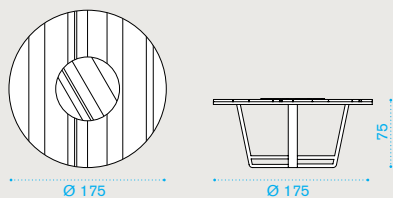

→ 20

**Dining armchair / Cushion**

teak **COPDT1**  
 pickled teak **COPDT5**  
 cushion **COCUPDA\_\_**

→ 10 | → 1

**Round dining table Ø 175**

teak **COTPTM1T1**  
 pickled teak **COTPTM1T5**

→ 94,5 → 9-10