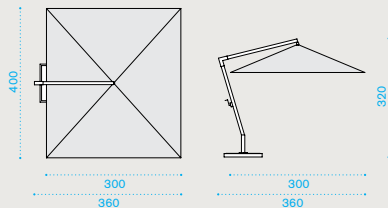

Ethi-Care

**Rectangular umbrella 4x3 m**

HOOBRFA\_\_

8 concrete tiles SETMA8PZ

umbrella → 90 + tiles → 167

**Square umbrella 3x3 m**

HOOBQFA\_\_

8 concrete tiles SETMA8PZ