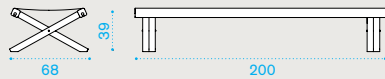

Elit - Sunbed

- teak + fabric **ETBRT1**___
- pickled teak + fabric **ETBRT5**___
- pickled teak chocolate + fabric pp **ETBRTCO**___

→ 13,5

Elle - Deck chair

- teak + fabric **ELSRT1**___
- pickled teak + fabric **ELSRT5**___
- pickled teak chocolate + fabric pp **ELSRTCO**___