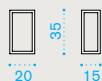

→ 3 IP44 LED 230 Vac 17W
ENERGETIC CLASS: A

Table lamp
CALATB4_T5