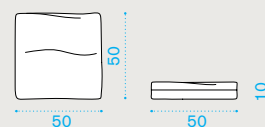

### Complementary back cushion for XL sofa and armchair

nature white [GLCUSAW25](#)

corda [GLCUSCPP50](#)

→ 1,3

**Coffee table Ø 77 h25**

natural teak + ceramic stone ice white **GLTCTH1T1LI**  
 pickled teak + ceramic stone sand **GLTCTH1T5LS**