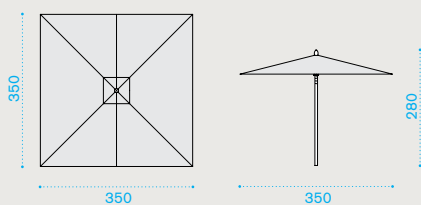

Square umbrella 3,5x3,5 m

UMOMQM2P_