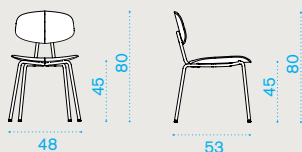

### Square coffee table 65x65

AGTCQB48T1

→ 9

**Dining chair**

AGSEB48T1

→ 6

**Shaped seat cushion**

black stone AGCUSEAW28  
 geometric terra AGCUSEPP35  
 geometric marine AGCUSEPP36