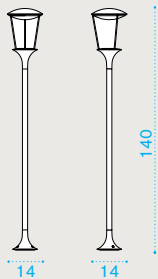

Lamp post H 140

PHLAM1DG