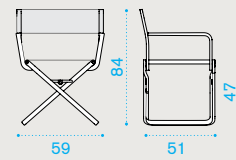

Studios - Folding armchair

SOSPD4_A2_