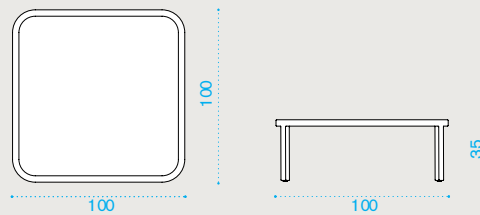

Square coffee table 100x100 h35

natural teak + ceramic stone ice white **GLTCQHT1LI**
pickled teak + ceramic stone sand **GLTCQHT5LS**