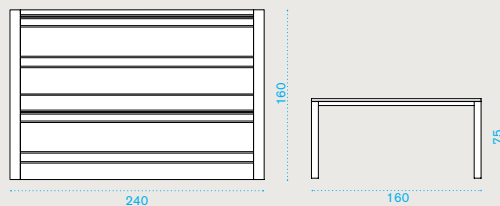

Rectangular dining table 240x160

teak **COTPRM1T1**
pickled teak **COTPRM1T5**