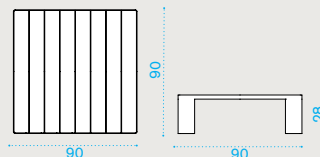

Square coffee table 90x90

with pickled teak top **ESTCQD_T5**