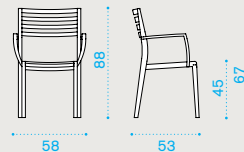

Stella – Dining armchair

teak **SEPDT1**
pickled teak **SEPDT5**