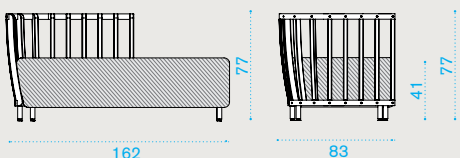

Daybed left

pickled teak **SWDMDS__T5**
natural teak **SWDMDS__T1**
cushions, seat+2 back **SWCUDMDSAW24**