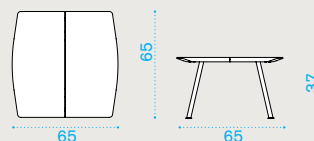

Square coffee table 65x65

AGTCQB48T1