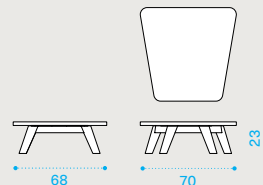

Polyester  
Hydro

**Coffee table 68 x 70 - small**

brushed natural teak + marble **RATCQT1SMS**  
 brushed natural teak + smeraldo **RATCQT1SPSR**

**kg** → 26

**Coffee table 68 x 70 - small**

pickled teak + marble **RATCQT5MS**  
 pickled teak + smeraldo **RATCQT5PSR**