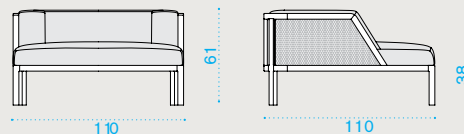

Lounge armchair

natural teak [GLPLT1R1](#)

pickled teak [GLPLT5R2](#)

cushions, seat+back [GLCUPL](#)___