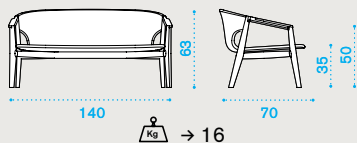

Lumbar cushion for 3 seater sofa NEW

2 lumbar cushions red diamond **KNCUDCM2PP53**

2 seater sofa

teak **KND2T1R70**
pickled teak **KND2T5R71**

Lounge high back armchair

teak **KNPLH2T1R70**
pickled teak **KNPLH2T5R71**

Lumbar cushion

black stone **KNCULBPLA28**
nature grey **KNCULBPLA24**
red diamonds **KNCULBPLPP53**

Lumbar cushion for armchair NEW

1 lumbar cushion red diamond **KNCUDCM1PP53**

Lounge armchair

teak **KNPLT1R70**
pickled teak **KNPLT5R71**

Rocking armchair

teak **KNPLH2RKT1R70**
pickled teak **KNPLH2RKT5R71**

Footstool

teak **KNFTT1R70**
pickled teak **KNFTT5R71**