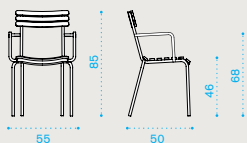

Dining armchair

pickled teak **LAPDB40T5**
teak **LAPDB51T1**