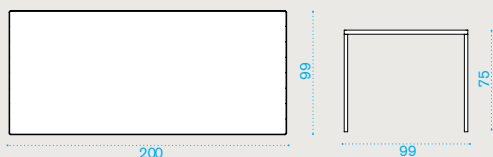

Rectangular dining table 200x99

with slate grey ceramic stone table top [ESTPRD__LN](#)
with dove grey ceramic stone top [ESTPRD__LG](#)