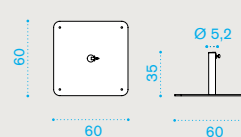

Base for 2,2x2,2 - Ø 2,5 m parasols

23 kg base OMBAM11PB_

47 kg base OMBAM12PB_