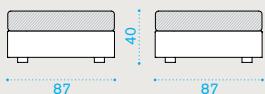

Pouf

CBPUW2_

cushion, seat **CBCUPUA_**