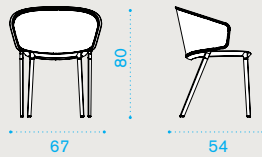

Dining armchair - Natwick

PVPDD43WN