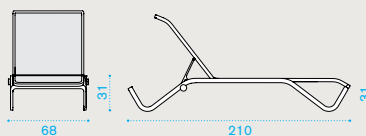

Sunbed

OCLED4__
mattress nature grey OCCULEAW24