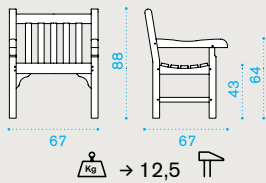

Notting hill – Armchair

pickled teak **NHPOT5**
pickled teak chocolate **NHPOTCO**
teak **NHPOT1** / mahogany **NHPOM_**
classic cushion **NHCUPOA__**