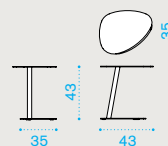

Smart – side table 43x35

SMTCRD_