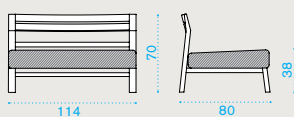

Central module

- teak **CODMCT1**
- pickled teak **CODMCT5**
- cushions, seat+back **COCUDMCA___**