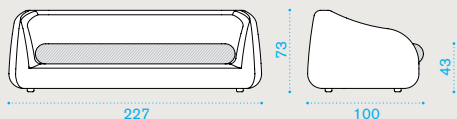

Phorma - 3 seater sofa

PHD3W2_

cushions, seat+2 back PHCUD3A_

→ 51