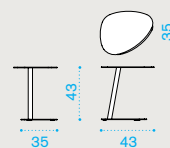

Smart – side table 43x35

White SMTCRD31

Mud grey SMTCRD40