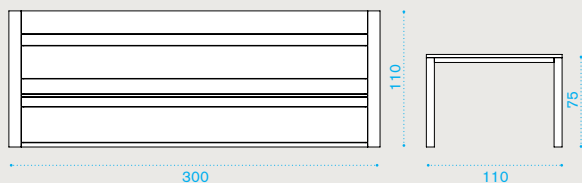

XL rectangular dining table 300x110

teak **COTPRM2T1**
pickled teak **COTPRM2T5**