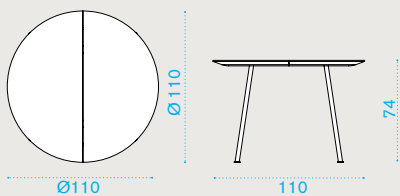

Dining chair

AGSEB48T1

→ 6

Shaped seat cushion

black stone AGCUSEAW28
geometric terra AGCUSEPP35
geometric marine AGCUSEPP36

→ 0,2

Round dining table Ø 110

AGTPTB48T1

→ 25 → 5

Square dining table 90x90

AGTPQB48T1

→ 23 → 4

Rectangular dining table 200x100

AGTPRB48T1

→ 45 → 8