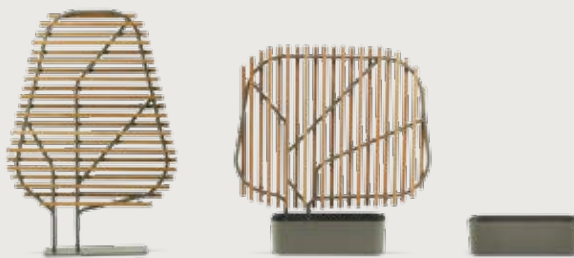

Clostra — design by Emmanuel Gallina

Material

Metal Warmgrey
Natural Teak