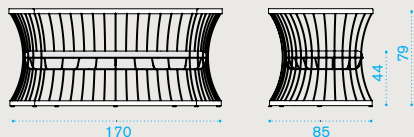

2 seater sofa

CLD2D31M

cushions, seat+2 back CLCUD2A12

→ 23