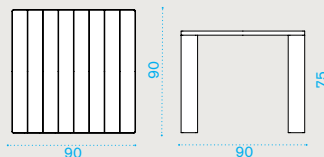

Square dining table 90x90

with pickled teak top **ESTPQD_T5**