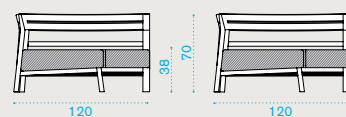

Corner module

- teak **CODMAUT1**
- pickled teak **CODMAUT5**
- cushions, seat+back **COCUDMAUA___**