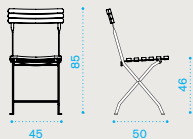

Folding chair

pickled teak **LASPB40T5**
teak **LASPB51T1**