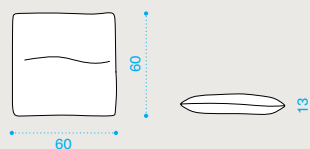

Back cushion 60x60 cm

RACUSCM2__