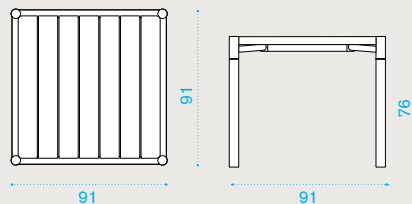

Square dining table 91x91 **NEW**

teak **KITPQT1**
pickled teak **KITPQT5**