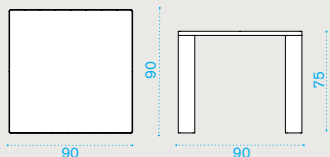

with pickled teak top **ESTCOD\_T5**

**Kg** → 21

**Sun lounger**

sun lounger **ESLEWNFD43T5**  
 mattress nature white **ESCULEAW25**

**Kg** → 44  

**Square dining table 90x90**

with ceramic stone top slate grey **ESTPQD\_LN**  
 with ceramic stone top dove grey **ESTPQD\_LG**