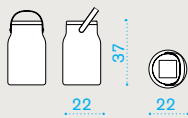

Solar lamp

MKLAT1

→ 3 IP65 50-100 lumen rechargeable battery 3.6V 2600 mAh Li-ion Max endurance 8h Recharging cycles whit line power 10 h

---