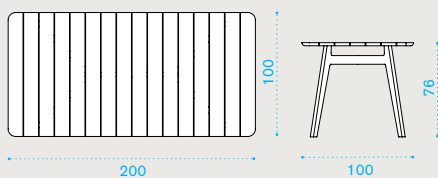

Rectangular dining table 200x100

teak **KNTPRM1T1**
pickled teak **KNTPRM1T5**