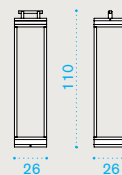

XL floor lamp
CALAXB4_T5

→ 11,5 IP44 LED 230 Vac 17W
ENERGETIC CLASS: A