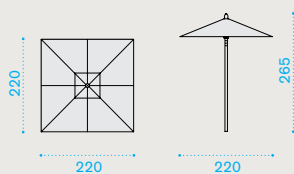

Polyester  
White

Polyester  
Red

**Rain cover**

Ethi-Care

**Square umbrella 2,2x2,2 m**

UMOMQM1P\_

**Rectangular umbrella 3x2 m**

UMOMRP\_