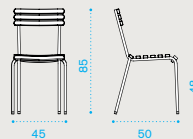

### High square dining table 70x70

pickled teak **LATPQM1H2B40T5**  
teak **LATPQM1H2B51T1**

→ 20,5 → 4

**Folding chair**

pickled teak **LASPB40T5**  
teak **LASPB51T1**

**Dining chair**

pickled teak **LASEB40T5**  
teak **LASEB51T1**