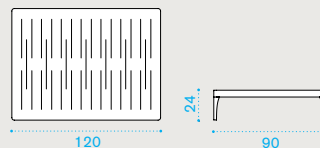

**Square coffee table 90x90**

IFTCQD4\_

→ 15

**Rectangular coffee table 120x90**

IFTCRD4\_

→ 18

**Sun lounger**

IFLED4\_W2\_  
mattress IFCULEAW2\_