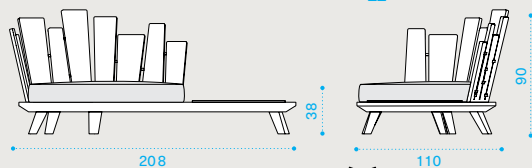

Lounge armchair right with integrated coffee table

brushed natural teak + marble **RAD2T1STDMS**
brushed natural teak + smeraldo **RAD2T1STDPSR**
pickled teak + marble **RAD2T5TDMS**
pickled teak + smeraldo **RAD2T5TDPSR**
seat cushion **RACUD2DP__**