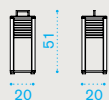

Table lamp

GGLATD52T1

→ 3,5 IP44 1 x 8W MAX 17W LED 220–240V

ENERGETIC CLASS: A