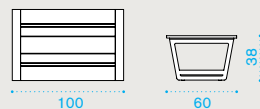

→ 39

**Coffee table 100x60**

teak **COTCRM1T1**  
 pickled teak **COTCRM1T5**  
 pickled teak chocolate **COTCRM1TCO**  
 mahogany **COTCRM1M3**

→ 11

**XL coffee table 120x80**

teak **COTCRM2T1**  
 pickled teak **COTCRM2T5**