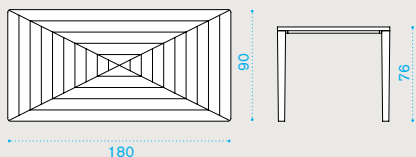

Friends – Rectangular dining table 180x90

teak **FDTPRT1**
pickled teak **FDTPRT5**

→ 29 → 6 - 8

Classic – Seat cushion

CUSEA__

→ 0,8

Pratic – Seat cushion

CUSEPRSEA1

→ 0,5