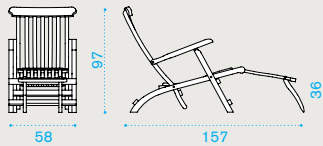

### Petit club – Square coffee table 54x54 with removable tray

pickled teak **PCTCQT5**  
 teak **PCTCQT1**