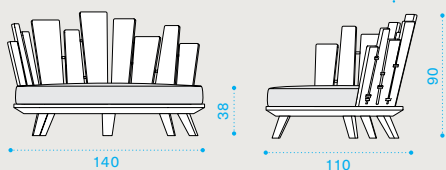

Lounge armchair right

brushed natural teak **RAPLDT1S**
pickled teak **RAPLDT5**
seat cushion **RACUPLDP__**