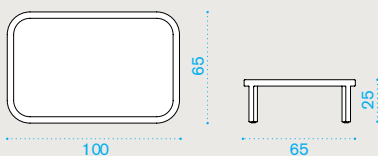

→ 9

**Coffee table Ø 77 h45**

natural teak + ceramic stone ice white **GLTCTH2T1LI**  
 pickled teak + ceramic stone sand **GLTCTH2T5LS**

→ 9

**Rectangular coffee table 100x65 h25**

natural teak + ceramic stone ice white **GLTCRHT1LI**  
 pickled teak + ceramic stone sand **GLTCRHT5LS**