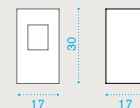

Square path lamp

STLAC_

→ 9 IP44 1xGU10 MAX 13W FL 220–240V

ENERGETIC CLASS: E ≥ A++ (Bulb not included, depends on the bulb used) according to European regulations