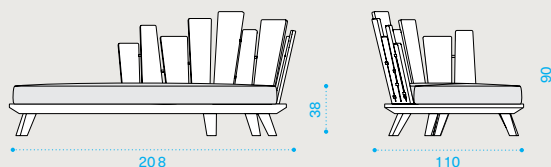

→ 35

**Daybed right**

brushed natural teak **RADDT1S**  
 pickled teak **RADDT5**  
 seat cushion **RACUDDP**

→ 60,5

**Daybed left**

brushed natural teak **RADST1S**  
 pickled teak **RADST5**  
 seat cushion **RACUDSP**