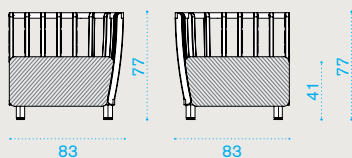

### Lounge armchair

pickled teak **SWPLD\_\_T5**  
natural teak **SWPLD\_\_T1**  
cushions, seat+back **SWCUPLAW24**

→ 29

**Corner module**

pickled teak **SWDMAUD\_\_T5**  
 natural teak **SWDMAUD\_\_T1**  
 cushions, seat+2 back **SWCUDMAUAW24**