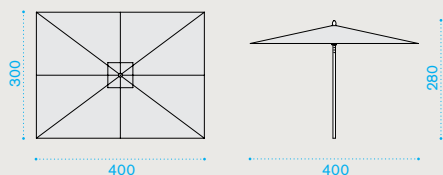

Rectangular umbrella 4x3 m

CCOMRM1FA_