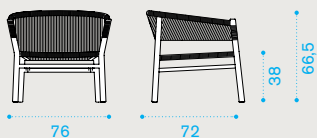

Lounge armchair **NEW**

teak **KIPLT1RCS**
pickled teak **KIPLT5RCD**