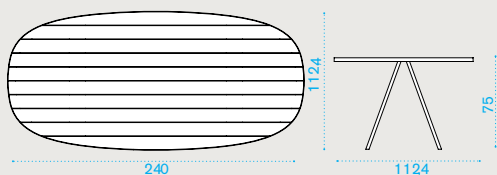

### Oval dining table 240x112,4

with pickled teak top [ESTPOD\\_\\_T5](#)

→ 55 → 8