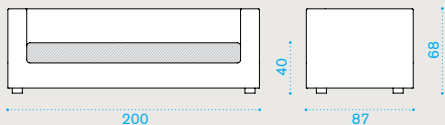

3 seater sofa

CBD2W2_

cushions, seat+2 back **CBCUD3A_**