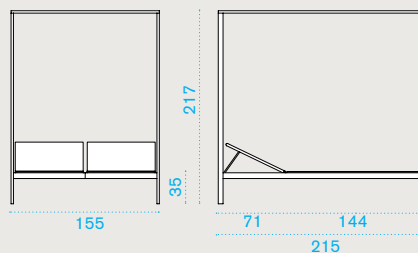

Loungebed

Curains included

Allaperto Grand Hotel **AAALB43M3W21**
2 mattresses nature white with piping narval **AACUALA25**

Allaperto Mountain version: Etwick **AAALB51T5W20**
2 mattresses espresso **AACUALA39**

Allaperto Urban **AAALB51T5E37**