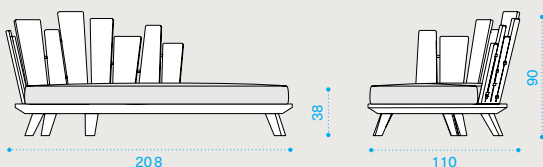

Daybed right

brushed natural teak **RADDT1S**
pickled teak **RADDT5**
seat cushion **RACUDDP**