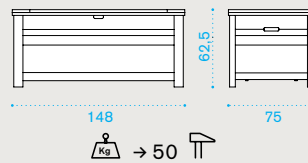

T-Box – Trunk

pickled teak **TBBLT5**
teak **TBBLT1**