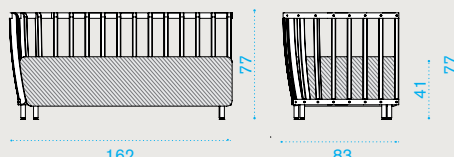

Back end module right

pickled teak **SWDMFDD__T5**
natural teak **SWDMFDD__T1**
cushions, seat+3 back **SWCUDMFDW24**