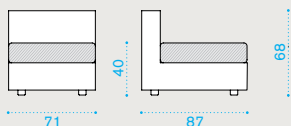

Central module

CBDMCW2_

cushions, seat+back **CBCUDMCA_**

→ 19

Footstool

CBFSW2_

→ 5,2

Square coffee table 87x87

with glass **CBTCQW2_**