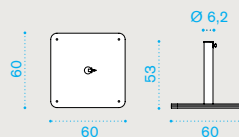

Base for 3x3 - 4x3 - Ø 3,5 m parasols

24 kg base OMBAM21PB_

48 kg base OMBAM22PB_

70 kg base OMBAM23PB_