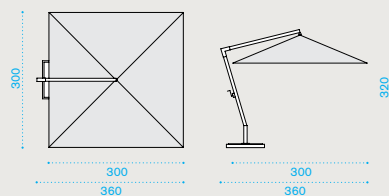

Ethi-Care

**Rectangular umbrella 4x3 m**

HOOBRFA\_\_

8 concrete tiles SETMA8PZ

umbrella → 90 + tiles → 167

**Square umbrella 3x3 m**

HOOBQFA\_\_

8 concrete tiles SETMA8PZ