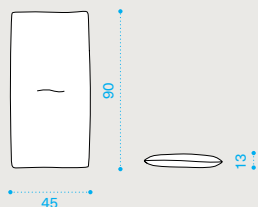

Sunbed back cushion 90x45 cm

RACULESC__