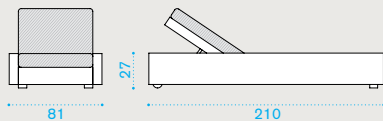

Sunbed

CBLEW2_

mattress **CBCULEA_**